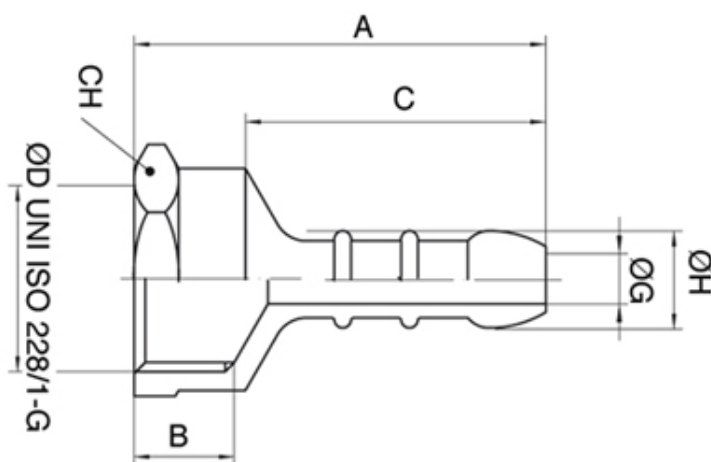

Serie **RACCORDERIA**

Articolo **9595**

Fitting with hose tail for liquid gas, female threaded, nickel plated.

MISURA SIZE	BOX	MASTER BOX	CODICE CODE	A	B	C	ØG	ØH	CH
3/8"	100	100	9595030000	37	9	27	4,5	9	21
1/2"	600	600	9595040000	37,5	10	27	4,5	9	25